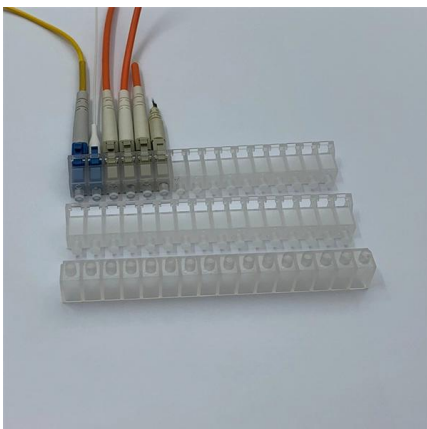

12 Port Fiber Splice Termination Box for 1x8 Mini

This box comes with one cable inlet and 12 output port, supporting up to 12-core splice. It is made of engineering plastic that provides mechanical protection for