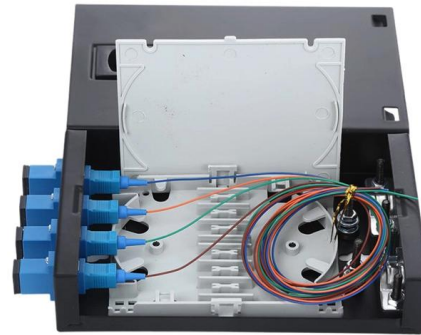

### **Fiber Splice Tray 12 Cores**

12 Core Fiber Optic Splice Tray is designed to provide a place to store the fiber cables and splices and prevent them from becoming damaged or being

### **12 Cores Fiber Optic Fusion Splicing Terminal Box-ARTIC FIBER**

Function: This terminal box is designed to protect fiber optic splices and facilitate the distribution of fiber connections in FTTx (Fiber to the Home/Building) networks.