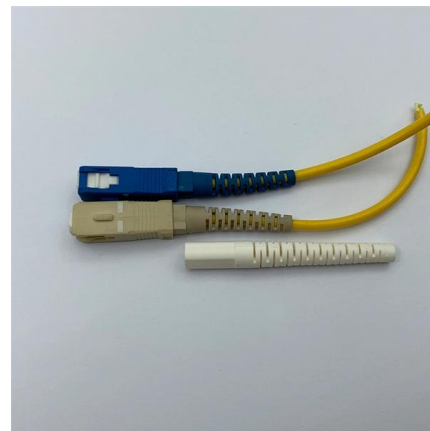

Fiber Splice Tray 12 Cores

How the 12 Core Fiber Optic Splice Tray actually works? The incoming cable is brought into the splicing center where the outside jacket of the cable is stripped