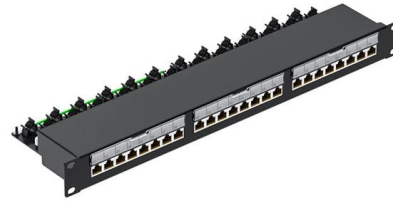

Iceland Fiber Optic Terminal Box 4-core

Overview

The 4-core fiber termination box provides a stable, protective joint between optical cable and distribution pigtails at the end of fiber cables. It is widely adopted in FTTx cabling for both fiber cabling, provides the connection between fiber optic cables and passive. It can complete the access and port output of fiber optic, provide devices for fixing, stripping, splicing, and protection of fiber optic, and allow for the storage of a small amount of redundant fiber. FBR-11605 Fiber-Optic Distribution Box, 4-Core is a high quality product by Bud Industries used for electronic enclosure applications.

Most popular FTTH terminal box model, CRXCabling FTTH termination box is a perfect solution for home or office. With double-page design, the fiber access terminal box stores fusion and termination fiber

It can complete the access and port output of fiber optic, provide devices for fixing,

4 Port SC Fiber Termination Box, 4 Cores Splice

The 4 port FTTH termination box is a professional enclosure designed to provide a reliable and efficient fiber termination solution for indoor fiber-to-the-home applications.

FTB-04 4 Port FTTH panel, Fiber Terminal Box-AOA Tech

FTB-04 is an indoor terminal box called FTTH faceplate or FTTH terminal box, applied in the FTTH network to connect the drop cable and ONU devices through