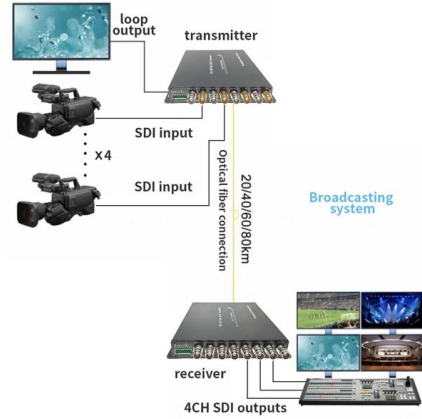

Iceland Trade Statistics , WITS

Iceland Trade Statistics including exports and imports by partner and products, tariffs and relevant development indicators.