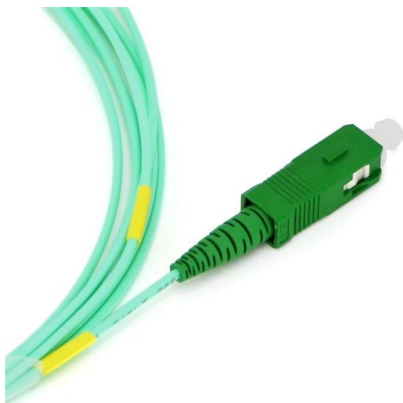

IP67 Enclosures & Waterproof Junction Boxes

IP67 Enclosures designed for use with control switches and electronic equipment. Available with lids that have pre-moulded cut-outs, Bulgin's waterproof junction