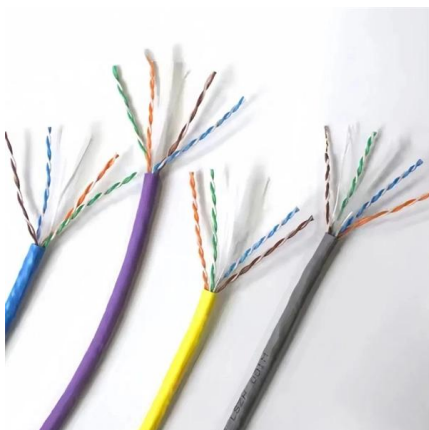

Ip67 Enclosures , CPC UK

Ip67 Enclosures at CPC. Competitive prices from the leading Ip67 Enclosures distributor. Check our stock now!