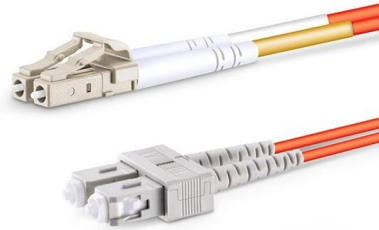

Waterproof Industrial Enclosures

We manufacturer custom made IP67, IP68, IP6K9K Heavy Duty Industrial Waterproof Electrical Enclosures by standard IEC 60529, buy direct from