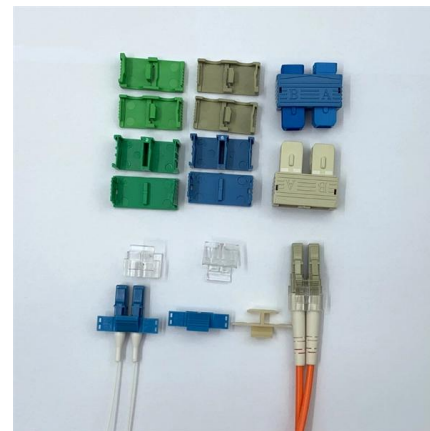

IP65 Waterproof Fiber Optic Splice Closure Box for 48 Fibers

IP65 48 fibers 3 in 3 out PP PC ABS FDB fiber optical Splice closure Box Horizontal Waterproof fiber Splice closure Description optical splice closures are used to distribute, splice, and store the outdoor