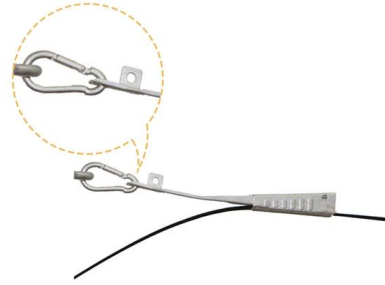

Splice box

Find reliable splice boxes for fiber optic networks. Durable, waterproof, and available in various sizes. Perfect for FTTH and other optical communications.