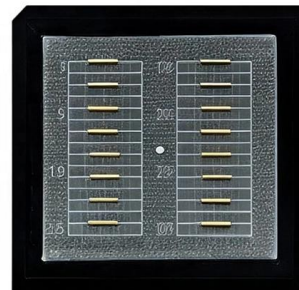

Find the Best Hungarian Wholesale Suppliers with Syncee

Take your wholesale business to the next level with Syncee, the ultimate platform for finding hungarian wholesale suppliers.