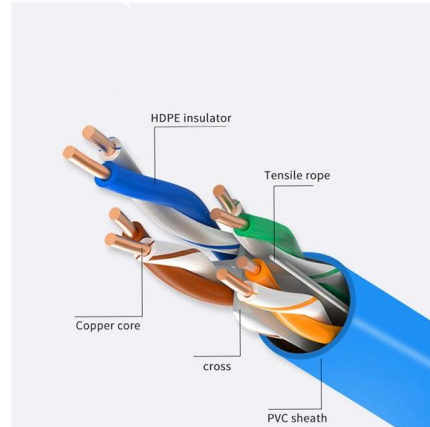

Underground Splice Boxes

These boxes are ideal solutions for the secure joining and protection of underground fiber optic cables. Our underground splice boxes stand out for their waterproof and durable features.

Heavy-Duty IP68 Waterproof Splice Box for 96-Core Fiber Optics

There are two connection ways: direct connection and splitting connection. They are applicable to situations such as overhead, man-well of pipeline, embedded situation etc. Comparing with terminal