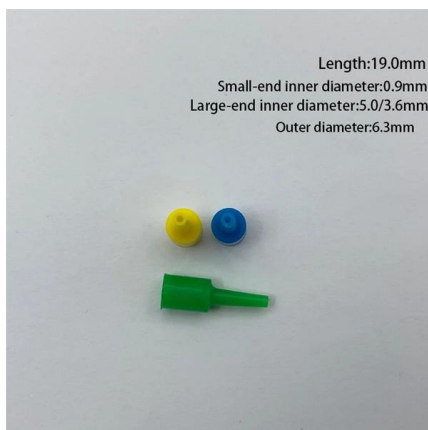

Butterfly Drop Cable

Butterfly Drop Cable It is mainly used as a fiber to the home (FTTH) and other fiber optic access (FTTx) network user introduction segment cabling cable for