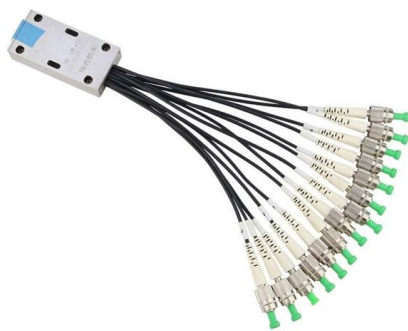

briticom , briticom@briticom , +44 (0)1604 434 186

briticom , briticom@briticom , +44 (0)1604 434 186