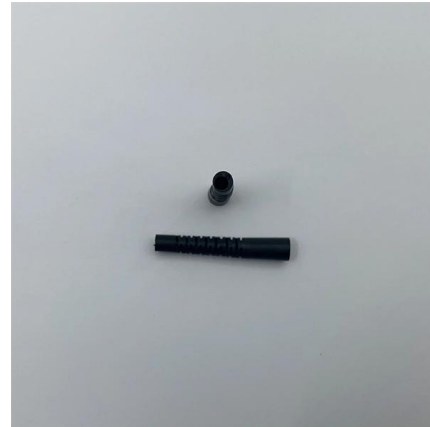

Hungarian imported butterfly-shaped drop cable G 652D

Overview

Its light weight, compact and robust structure, combined with a low-friction HDPE outer sheath, makes the cable perfectly suitable for installation in ducts by pulling, floating or air-blowing, or on facades or aerial between telecom poles over limited distance (max. The Soft Tube Cable (STC) is a non-metallic, longitudinal water-protected outdoor fibre optic cable, designed for the construction of optical infrastructure networks (back-bones, distribution and access). It contains Soft Tubes, for fast and easy access to the fibres (without tooling), to avoid the. What are our payment terms?

Hungarian imported butterfly-shaped drop cable G 652D

Fiber Optic Cable Bulk 1 Core Aerial Drop FTTX Blue

Model # 4293 Fiber Optic Cable Bulk - 1 Core Aerial Drop Fiber FTTX G652D SM 2km Spool This roll is made of Galvanized Steel to prevent rust. The length of the

STC

The Soft Tube Cable (STC) is a non-metallic, longitudinal water-protected outdoor

briticom , briticom@briticom , +44 (0)1604 434 186

briticom , briticom@briticom , +44 (0)1604 434 186

1core G652D/G657A1/G657A2 FRP Gjxh Butterfly Drop

001ZBB-32125A2G , Indoor/Outdoor 5 mm Round Drop Cable 1x1

Corning indoor/outdoor round drop cable is a robust and flexible cable that provides durability and reliability in the drop segment of the network. The cable is designed for short-span, self-supporting