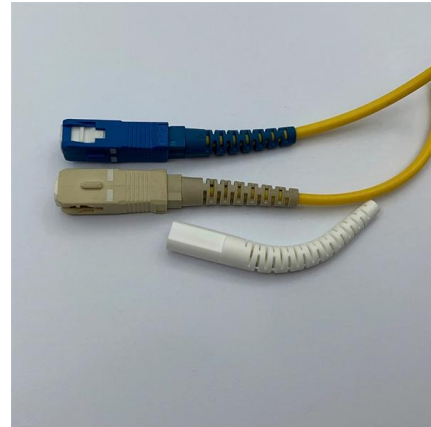

12 Core Drop wire fiber optic cable SM 9/125um (G.652.D)

After aramid yarn and E-Glass yarn is applied over the inner sheath support strength member, the cable is completed with a LSZH outer sheath. Specification o 12 Core Optical Fiber optic cable o Single

Ficha_AR-1-FADPE-ADSS-60M-xxF-G652D

This Specification covers the design requirements and performance standard for the supply of optical fibre cable in the industry. ARTIC ensures a stable quality control system for our cable products