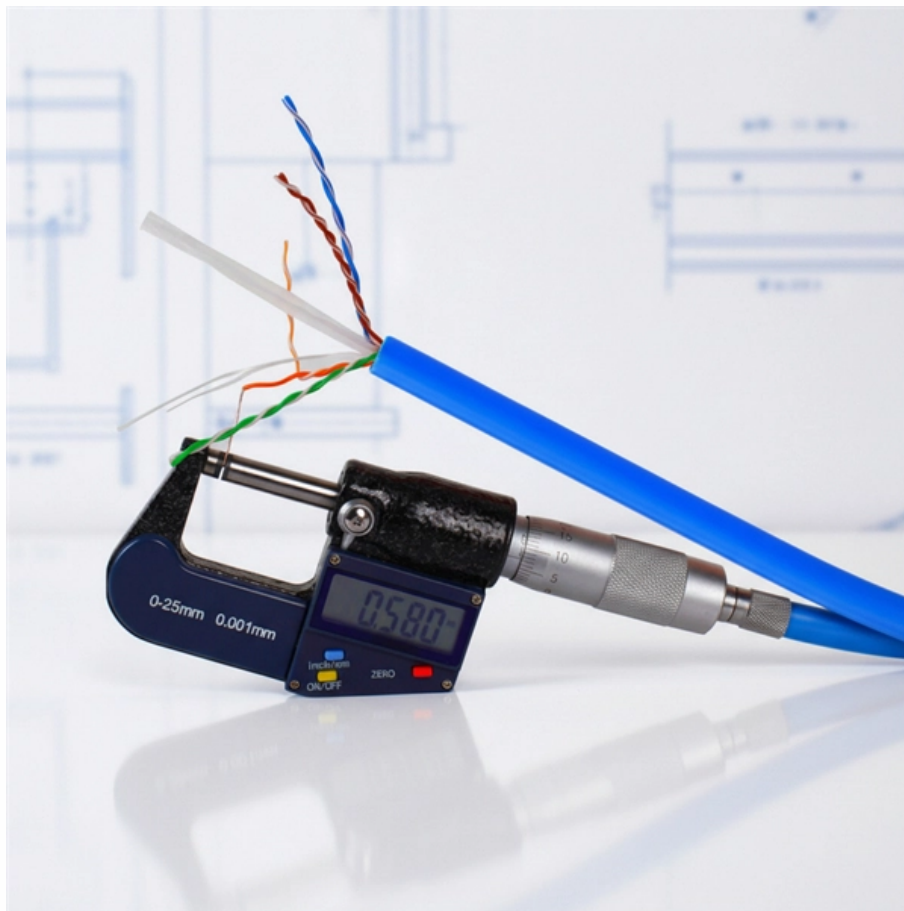

# Huijue Switch with Aggregation Function

## Huijue Switch with Aggregation Function

---

### What is an Aggregation Switch?

The aggregation layer in the three-layer network architecture model plays the role of uploading and distributing. As the physical entity of the

### What is an Aggregate Switch?

An aggregate switch is a high-capacity network switch that consolidates connections from multiple access switches, acting as a central point for managing network traffic and providing