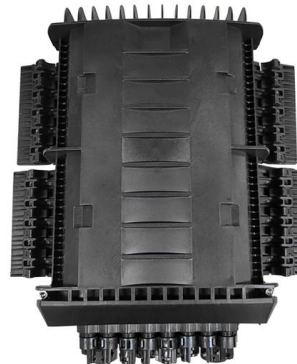

FTTH Faceplate Fiber Socket Panel SC LC Wall Mount

FTTH Faceplate SC LC FC Optical Fiber Wall Outlet Faceplate Socket Panel SP01B is used for splicing and termination between indoor SC LC FC fiber optic cable