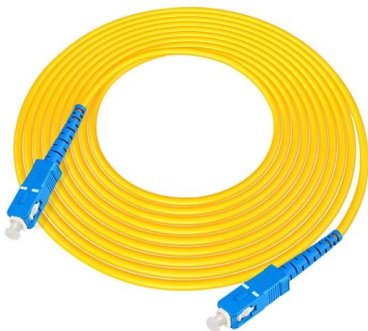

SC fiber adapter panels pre-loaded with fiber adapters provide a means to connect backbone-to-backbone or backbone-to-horizontal fiber cabling.

Fiber Optic Socket Panel Wall Outlet Faceplate Mini

Introduction to Fiber Optic Socket Panel This mini Fiber Optic Socket Panel fiber optic termination box is used for splicing and termination between indoor fiber

China Fiber Optic Equipment, Network Cabinet, offered by China manufacturer & supplier -Shanghai Huijue Network Communication Equipment Co., Ltd., page1

1 Port FTTH Fiber Optic Termination Box SC APC

Multi-function optical fiber socket for a variety of cables and multi-mode access Flexible termination methods: splicing + pigtail, mechanical splice + pigtail, fast

FTTH Faceplate Fiber Socket Panel SC LC Wall Mount

Basic Information This FTTH Faceplate Fiber Socket Panel SC LC FC is used for FTTH splicing and termination, between indoor SC LC FC fiber optic cable and

FTTH Wall Outlet Fiber Faceplate SC LC Mini Fiber ATB

FTTH Wall OutletFiber Faceplate Wall Mounted SC LC Mini Fiber Access Termination Box Socket Panel Price For Sale and Specifications in a

FTTH Wall Outlet Fiber Faceplate Wall Mounted SC LC