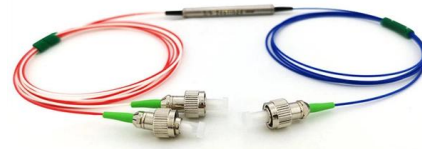

Fiber Optic Equipment, Network Cabinet from China Manufacturers

China Fiber Optic Equipment, Network Cabinet, offered by China manufacturer & supplier -Shanghai Huijue Network Communication Equipment Co., Ltd., page1