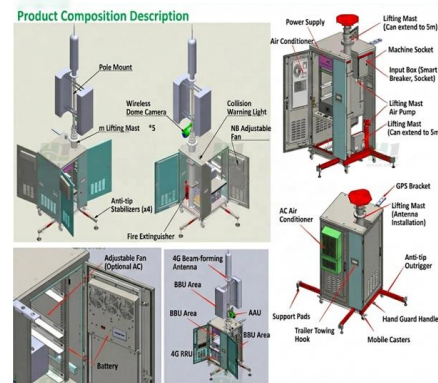

Micro socket panel fiber optic terminal box

The Hiphotonics Mini Fiber Optic Outlet Terminal Box is a compact and user-friendly solution designed for the termination and distribution of indoor fiber optic cables. Ideal for Fiber-to-the-Home (FTTH)

White Panel One Port SC UPC Optical Fiber Wall Outlet

White Panel One Port SC UPC Optical Fiber Wall Outlet Socket SC-SC Female To Female Faceplate 5.0 5 Reviews ? 34 sold Color: SC-APC Customer Reviews (5)

FTTH Indoor and Outdoor Socket Panel Slimbox Sc LC

FTTH Indoor and Outdoor Socket Panel Slimbox Sc LC 24 Core Fiber Optic Termination Box, Find Details and Price about Socket Box Faceplate from

2 Core Sc FTTH Fiber Optic Socket Panel Fiber Optic

2 Core Sc FTTH Fiber Optic Socket Panel Fiber Optic Terminal Junction Box 86 Type Information Panels, Find Details and Price about FTTH Terminal Box FTTH