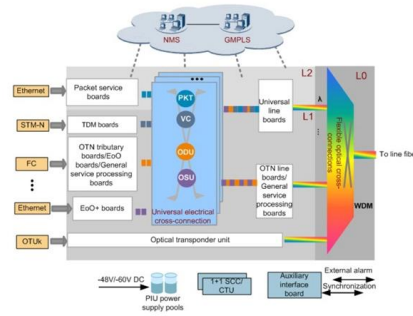

Explore CommScope's efficient and scalable fiber splice panels designed for seamless connectivity. Accommodating LC, SC, and MTP/MPO connectors,