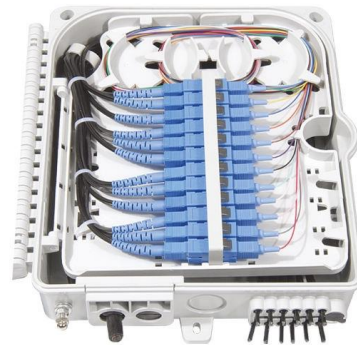

FTTH Wall Outlet Fiber Faceplate Wall Mounted SC LC

This FTTH Fiber Faceplate SC LC Optical Socket Panel SP01B is designed to splicing and termination between indoor SC LC fiber optic cable and pigtails.