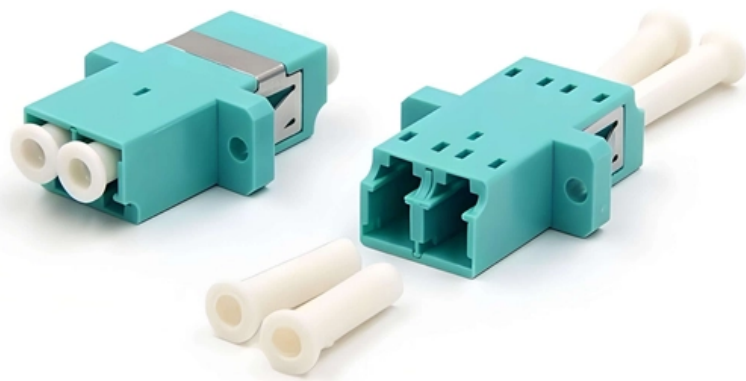

Huijue Indoor 4-core Fiber Optic Single Mode