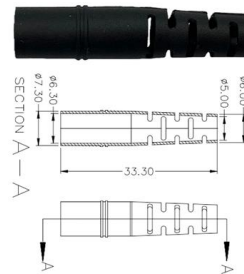

4 Core Indoor Fiber Optical Cable SM LSZH

4 Core GJFJV Indoor optical fiber cable SM Single-mode Multi-Core Tight Buffered LSZH Distribution Indoor optical Fiber Cable is made of multi-strand aramid yarn, this yarn is reinforced evenly on the