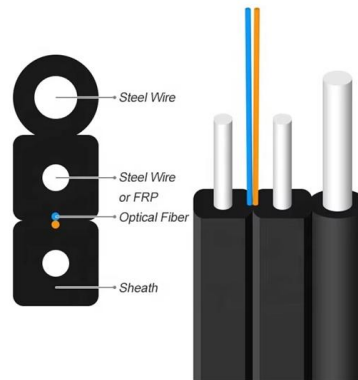

Huijue-Efficient Integrated Energy Solutions

Huijue Group was established in 2002 and is a comprehensive high-tech group that integrates diversified development such as communications, the Internet of Things, and new energy.

How To Set Up Your First Beehive

A box-either waxed cardboard or wooden-containing 3, 4, or 5 frames filled with brood (the bee larvae in all stages), worker bees and their egg

Communication container station

It is used in scenarios such as communication base stations, smart cities, transportation, power systems and other edge sites to provide stable power