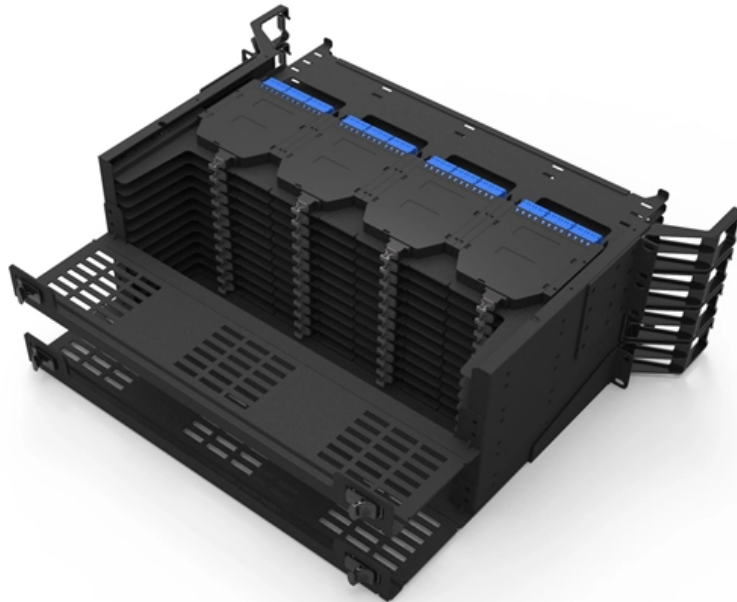

Huijue Core Switch 2528

Huijue Core Switch 2528

EKI-2528-BE ADVANTECH

ADVANTECH EKI-2528-BE , Switch Ethernet; unmanaged; Number of ports: 8; 12÷48VDC; RJ45 - This product is available in Transfer Multisort Elektronik. Check out our wide range of products.

Huijue Core Network ITC Equipment Room Upgrade at Jiangxi

In Jiangxi Province, Huijue successfully completed the core network ITC equipment room upgrade in Jiangxi Telecom Tower. Their work positioned the region at the forefront of digital innovation and

24 Port L3 Core Switch Managed Gigabit in Networking

24 Port L3 Core Switch Managed Gigabit in Networking offered by China manufacturer Shenzhen HS Fiber Communication Equipment CO., LTD. Buy 24

Downloads , Huijue Group Energy Storage PDFs