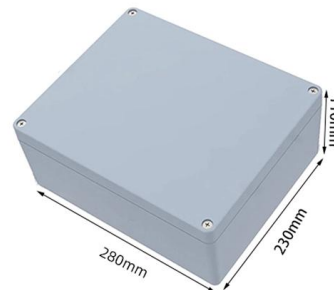

Gcabling 6 8 12 Core G657A2 Optical Drop Cable

Gcabling is one of the leading fiber indoor / outdoor cable manufacturers and fibre cable suppliers in China.