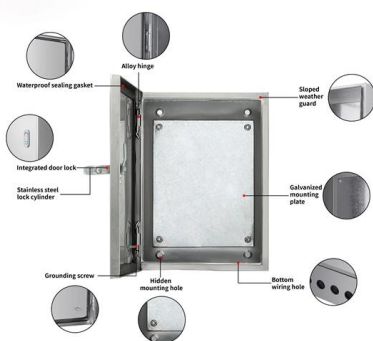

Opti-Core LSZH Indoor-Outdoor All-Dielectric Fiber Optic Cable DATA

specifications The fiber cable shall have a loose tube, all-dielectric (non-conductive) construction with 6, 12, 24 or 48 fibers and comply with common industry standards for indoor and outdoor