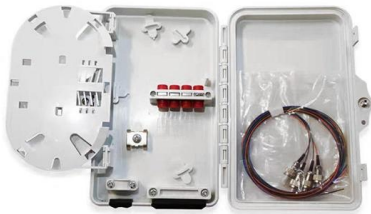

ALLNET SYSTEMS SDN BHD - 6 Core Outdoor Fiber Optic Cable Singlemode 9/125 um Outdoor Armoured Fiber Optic Cable Fiber Optic Components Johor

Amazon : Etayson 6 Cores Fiber Optic Outdoor

About this item G.657A1 fiber cores Special low-bend-sensitivity fiber provides high bandwidth and excellent communication transmission property. Two parallel FRP