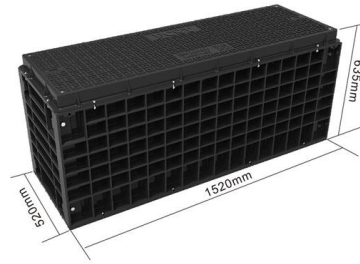

6 Core Optical Fiber Cable_Specification

Dimension 1.6mm±0.1mm(branch cord)/2.8mm±0.1mm (main cord) Material Stainless Steel Color Silvery White. UL94 V-0 (*Burning stops within 10 seconds on a vertical specimen, no drips of

6 Fiber Multi Mode Multitube Fiber Optic

6 Fiber Multi Mode Multitube Fiber Optic Cable Part No. 1-2225406-2

6 Core Outdoor Communication Fiber Optic Cable

Main products are optical fiber cables, data cables, communications cables etc. Its yearly productive capabilities are 4 million core kilometers, 0.5 million boxes, and