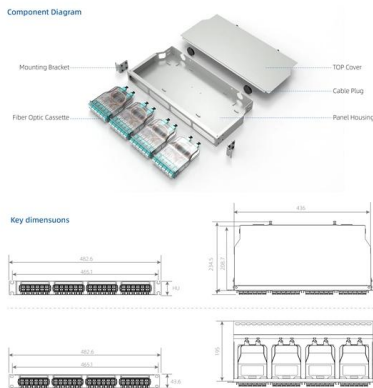

### **4 Port Fiber Optic Terminal Box Wall Mounted Steel**

4 Port Fiber Optic Terminal Box Wall Mounted Steel Plate SC LC is designed in a simply but effective way for low density fiber cablings. It is a cover and base box.

## 2 Port 12~48 Cores Fiber Optic Joint Box

2 Port 12~48 Cores Fiber Optic Joint Box, Find Details and Price about Wall Mount/Pole Mount Fiber Optic Terminal Box Optical Distribution Frame from 2

### FDU-48SC Optical termination box

With 48 SC adapter ports in a compact footprint, this termination box achieves