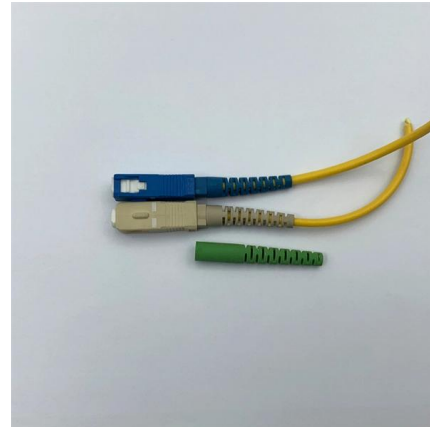

24 Port Optical Distribution Frame ODF

24 Port Optical Distribution Frame ODF, Excellent cost control, far exceeding the sales volume of peers, this is a product loved by customers.

High quality FTTH junction box, 48 core IP55 fiber optic

The FDB-48 is suitable for indoor or outdoor FTTH applications that support up to 48 subscribers. It has a durable wall-mountable housing with a weatherproof gasket

12 Port Fiber Optic Splice Closure Terminal Box FTTH Network 48

ZTTFIBER's terminal box is an innovative solution for the development of FTTH fiber optic networks in external or internal plant environments . It can be installed on the wall, pole or messenger cable

Length:14.5mm
Small-end inner diameter:2.0mm
Large-end inner diameter:3.5mm
Outer diameter:5.2mm

Fiber Distribution Box & Terminal Box , Top-Quality

Fiber Distribution Box & Terminal Box manufacturer. Fiber Distribution Box are used in cross-connection (indoor and outdoor devices). They are available in