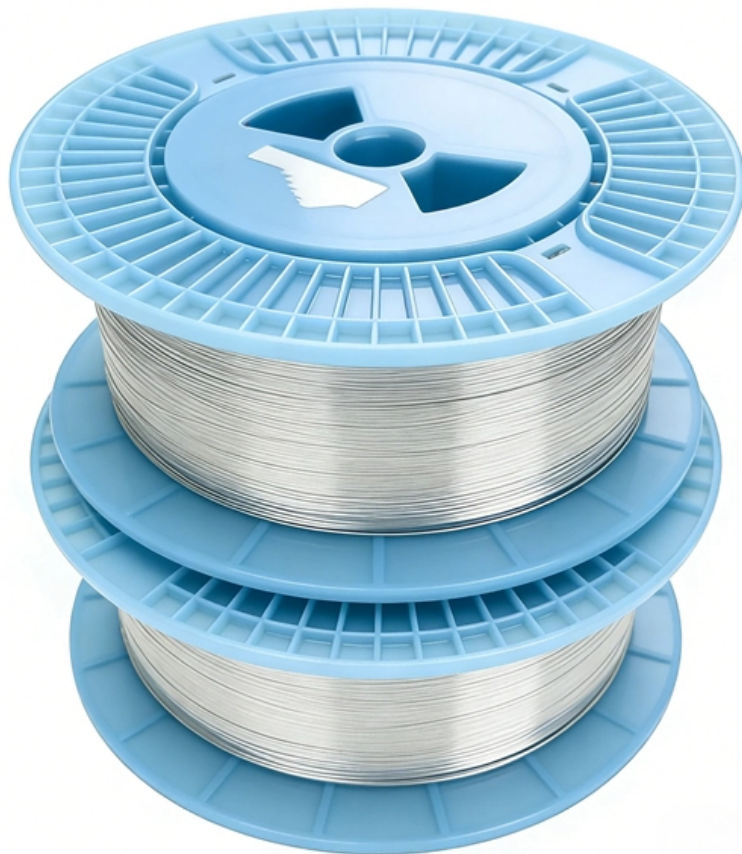

# **Huijue 48-port SC fiber optic terminal box**

## Huijue 48-port SC fiber optic terminal box

---

### **HTB8013 12-Port SC Fiber Terminal Box - Indoor FTTH**

HTB8013 supports 12 SC ports and fusion splice points, offering organized and compact indoor fiber termination for FTTH subscriber connections.

### **6C & 12C DIN Rail Fiber Terminal Box - Compact FTTH**

6C & 12C DIN Rail Mounted Fiber Optic Terminal Box , Compact White & Black Plastic Shell for FTTH & ODF Can install 12pcs SC simplex