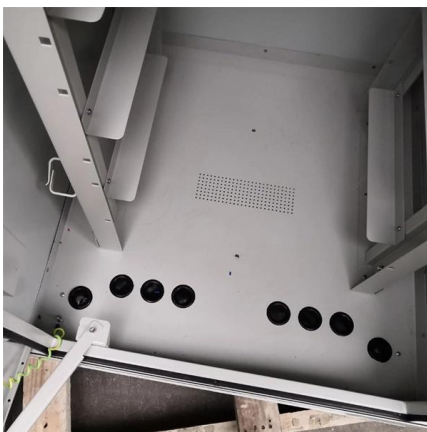

### **6C & 12C DIN Rail Fiber Terminal Box - Compact FTTH**

6C & 12C DIN Rail Mounted Fiber Optic Terminal Box , Compact White & Black Plastic Shell for FTTH & ODF Can install 12pcs SC simplex

### **Fiber Terminal Box GZ-IDM-P48H**

Fiber termination box (shortened as FTB or OTB), is mainly used for the terminal fixing, the protection of the splice joint between the fibers and the pigtails, and storage of the spare fibers.

### **4 Port Fiber Optic Terminal Box Wall Mounted Steel**

4 Port Fiber Optic Terminal Box Wall Mounted Steel Plate SC LC is designed in a simply but effective way for low density fiber cablings. It is a cover and base box.