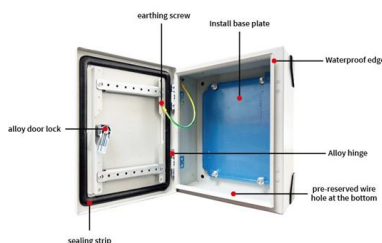

HJ-Fiber Fiber Optic Distribution Box 4/8/12/24-Core & 48-Port

HJ-Fiber Fiber Optic Distribution Box 4/8/12/24-Core & 48-Port SC/LC/FC/ST Connectors for FTTH Applications