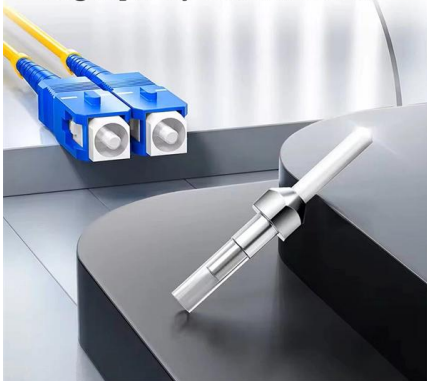

### 48 Core Fiber OTerminal Box for High-Density FTTH

The 48-Core Fiber Terminal Box is a versatile, high-capacity solution for FTTx applications, offering secure splicing, distribution, and durable protection.

### LIU Fiber Termination Box

48 Port Unloaded Fiber Termination uses to terminate the Fiber Cable. Thus, a fiber termination box is used to terminate the optical fiber cables in the field and

High-quality ceramic ferrule