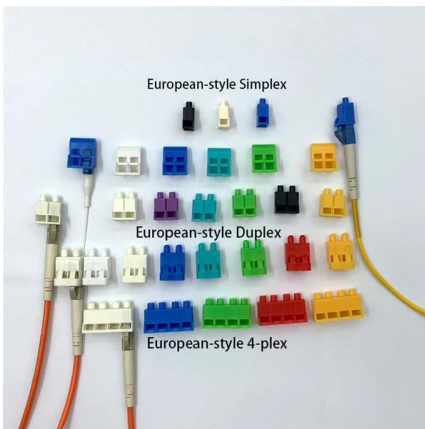

24 Port Optical Distribution Frame ODF

24 Port Optical Distribution Frame ODF, Excellent cost control, far exceeding the sales volume of peers, this is a product loved by customers.

High quality FTTH junction box, 48 core IP55 fiber optic

The FDB-48 is suitable for indoor or outdoor FTTH applications that support up to 48 subscribers. It has a durable wall-mountable housing with a weatherproof gasket

12 Port Fiber Optic Splice Closure Terminal Box FTTH Network 48

ZTTFIBER's terminal box is an innovative solution for the development of FTTH fiber optic networks in external or internal plant environments . It can be installed on the wall, pole or messenger cable

Length:14.5mm
Small-end inner diameter:2.0mm
Large-end inner diameter:3.5mm
Outer diameter:5.2mm

Fiber Distribution Box & Terminal Box , Top-Quality

Fiber Distribution Box & Terminal Box manufacturer. Fiber Distribution Box are used in cross-connection (indoor and outdoor devices). They are available in