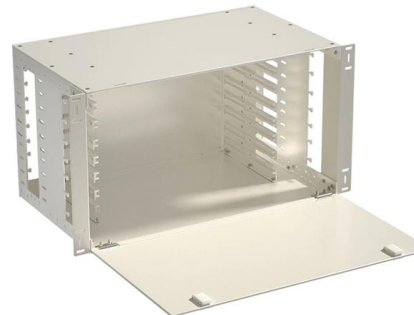

12 Fibers Rack Mounted Fiber Optic Terminal Box As distribution box

Buy high quality 12 Cores Rack Mounted Fiber Optic Terminal Box As distribution box FS-JJ/SC24-12C cables management from China Fiber Termination Box supplier with free shipping to worldwide and