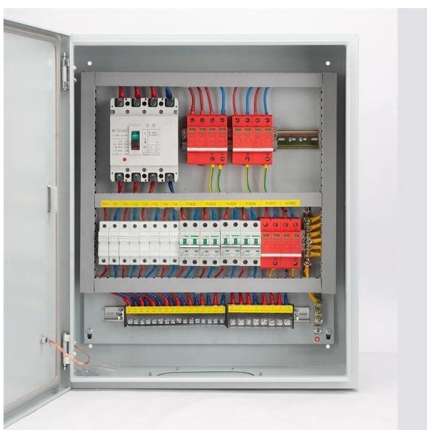

Armored Fiber Optic Cable 24 Core Optical Fiber Cable

Fiber Cable and Accessories: The second series comprises fiber optic cables, fiber patch cords, and PLC (Planar Lightwave Circuit) splitters. These products are