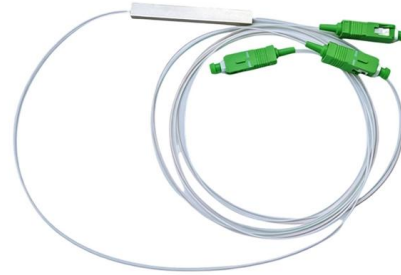

Armored Fiber Optic Cables

Armored Fiber Armored Fiber Optic Cable, sometimes referred to as MC Fiber Cable or BX Fiber Cable, is optimized to protect your fiber cable, avoiding any and all

24 Core Optical Fiber cable

Our 24F OFC RDSO-approved armoured optical fiber cable with best price is perfect for backbone networks in railway signaling and

GYXTW Armored Fiber Cable 4-24 Core Single Mode

GYXTW armored outdoor fiber cable 4 to 24 core single mode G652D. Steel tape armor for duct, direct burial, aerial. Unitube design, PE jacket. Price per km.

24 strand single mode armored fiber optic cable

armed optical fiber cable which cover a layer of spirial metal tube to protect the fibers.

All Type Armored Optical Fiber Cable & Specification

Armored fiber optic cable, as the name implies, is a kind of fiber optic cable with a protective "armor" wrapped around the fiber cable core. The armor is mainly used

6 Core Optical Fiber cable

This 6F OFC RDSO-approved optical fiber cable on best price is designed for underground telecom and railway signaling applications.

Armored Fiber Optic Cables

Featuring Corning® glass, the fiber optic cables protected within are OFCP rated and contain tight buffered fibers with aramid yarn strength members. Plenum fiber is