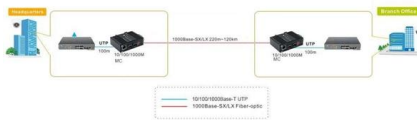

Huawei TERMINAL BOX Price

Optical Fiber Cable Joint Box, half type, 8 core terminal, 254*167*60mm, Aerial,SSC2304-TM-8, Mechanical sealing, branch, Splitting, distribution.

Huawei Terminal Box Product Catalog

Check Huawei Terminal Box product catalog, product description and pricing information at [itprice](#)

Huawei intelligent GPON and Wi-Fi 7 routing-type ONT

Huawei OptiXstar EG8145B7-50 is a GPON and Wi-Fi 7 routing-type ONT. It uses the GPON and Wi-Fi 7 technologies to implement ultra-broadband access, high performance and wide coverage for users.

HUAWEI FTTH 8 Cores Fiber Optic Terminal Box

Telhua's HUAWEI FTTH 8-core fiber optic terminal box delivers high-density, reliable termination with IP65 protection. Features tool-less installation and meets