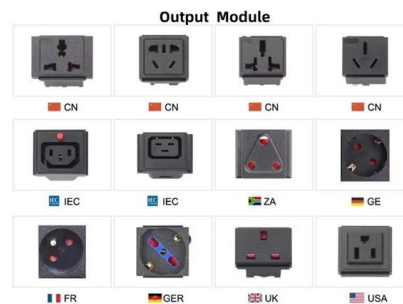

Understanding Optical Modules

Therefore, when using such optical modules, select optical fibers of an appropriate length to ensure that the actual receive power is smaller than the overload power. If the optical fibers connected to a long

Why Choose Us

What Are the Common Types of Optical Modules?

Colored optical modules are classified into two types: coarse wavelength division multiplexing (CWDM) and dense wavelength division multiplexing (DWDM). Within the same band, DWDM modules are