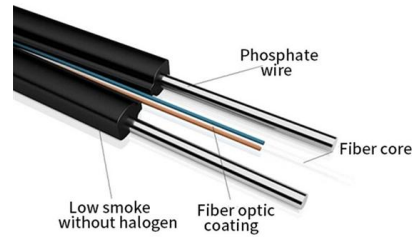

CloudEngine S12700H Series Switches

CloudEngine S12700H series switches are Huawei's next-generation modular core/aggregation switches designed for high-end campus networks in the all-wireless era of Wi-Fi 6/7.