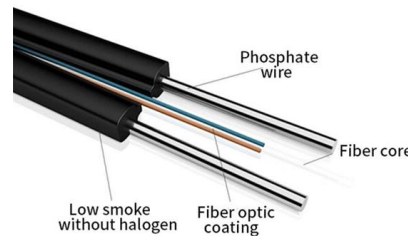

The Huawei S6730-H Switch series answers with high-density 10 GE access, robust Layer-3 capabilities, VXLAN virtualization, and intelligent O& M.

Huawei S110-16LP2SR PoE Switch , 16 Port Gigabit

Huawei S110-16LP2SR PoE switch with 16 Gigabit ports, 124W PoE budget, SFP uplinks, and reliable performance for SME network deployments.

Learn the differences between SFP, SFP+, GBIC, and XFP modules - speeds, distances, and compatibility, from Network-Switch experts.

PEN Passive Aggregation Module

This solution consists of PEN central switches, PEN passive aggregation modules, and PEN remote devices (including access switches, RUs, and Wi-Fi APs). Figure 12-7 Architecture of the Xingmai