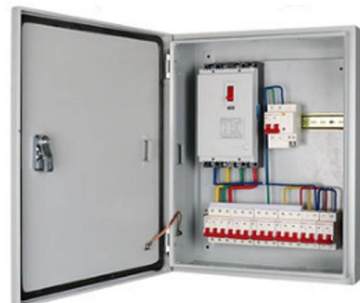

## S6700 Series 10G Switches

10G case-shaped switches. The S6700 has an industry-leading performance and provides up to 24 or 48 line-speed 10GE ports. It can be used in a data center to provide 10 Gbit/s access to servers or