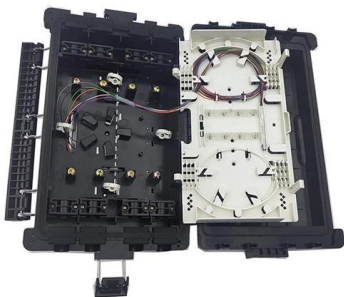

LSG7G48SX1E0 03050DLS Huawei 48-port 100M/1G/2.5G Optical

Category: 3-2)Huawei S7700 S8700 S9700 S12700 Tags: 03050DLS, 48-port 100M/1G/2.5G Optical interface card, Campus Chassis Switch, Huawei 48-port 100M/1G/2.5G Optical interface card,