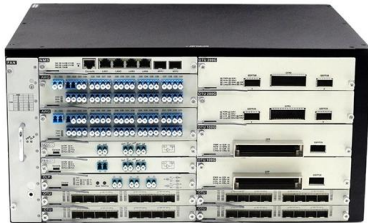

PDU8000 Modular Precision Power Distribution Cabinet User Manual

Before installing or removing a power cable, turn off the power switch. Before connecting a power cable, verify that the label on the power cable is correct.