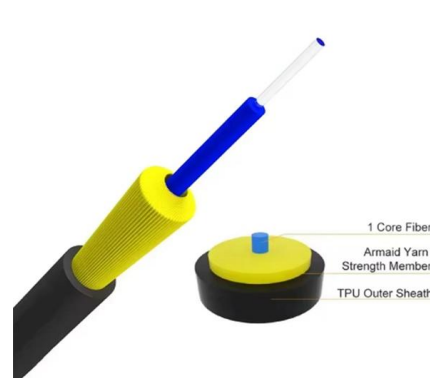

GE eSFP Optical Modules

GE eSFP Optical Modules LE2MGSC40DE0
LE2MGSC40ED0 S-SFP-GE-LH40-SM1310 S-SFP-
GE-LH40-SM1550 S-SFP-GE-LH80-SM1550 SFP-GE-
BXU1-SC SFP-GE-EX-C SFP-GE-LX-SM1310

User Manuals: Huawei Quidway S2000 Series Access

View online or download Huawei Quidway S2000 Series Access Switch Command Manual.

SMART ENERGY CONTROLLER

Disclaimer: The preceding values are measured in an internal laboratory of Huawei in a specific environment. The actual values may vary with products, software versions, usage conditions, and