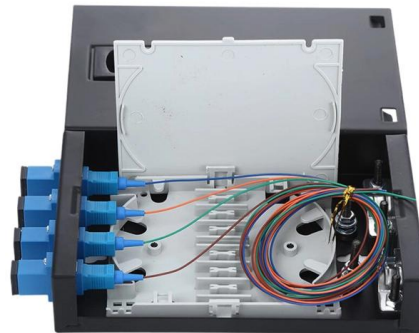

HUAWEI RHUB3908 WD6M1RBH2 02310UXU for

High quality HUAWEI RHUB3908 WD6M1RBH2 02310UXU for DBS3900

Optical Module Solutions for Huawei S5700/S5720 Series Switches

When using switches, we may encounter many confusions, such as what types of optical modules are needed for different models of Huawei switches, and how to resolve issues encountered