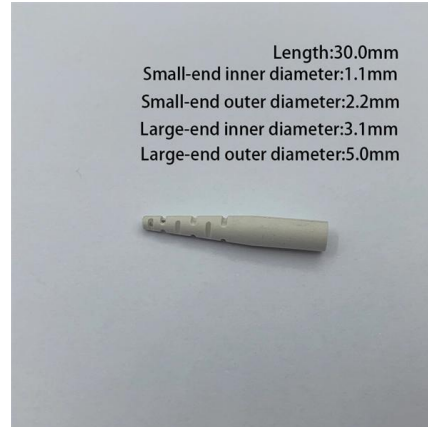

Network Switches , Huawei Enterprise

Huawei Ethernet Switches Turbocharge your enterprise network with high-performance, high-availability for resilient services and simplified management.

Huawei S5720H Series Switch: Gigabit Core & PoE

The Huawei S5720H series represents a powerful line of gigabit switches designed for enterprise campus core and distribution networks. Based on Huawei's VRP