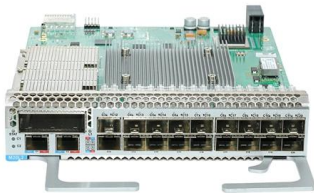

Data Center Switches

Data Center Switches CloudEngine Data Center Switches -- Ethernet switches widely used in diverse applications and in different network sizes, in both data

S5320 Gigabit Ethernet Switches -- Huawei products

S5320 Gigabit Ethernet Switches The S5320 series gigabit Ethernet switches are energy-saving switches developed by Huawei to meet the demand for high

CloudEngine S5732-H Series Switches , Huawei Enterprise

Huawei CloudEngine S5732-H Series Multi-GE Switches are designed for the Wi-Fi 6 era with 2.4 Tbit/s switching capacity and multi-GE ports. Learn more.

CloudEngine S5736-S Series Switches , Huawei Enterprise

CloudEngine S5736-S Series are switches designed for the Wi-Fi 6 era, featuring 24 downlink ports, four 10 GE uplink ports and one extended slot. Learn more.