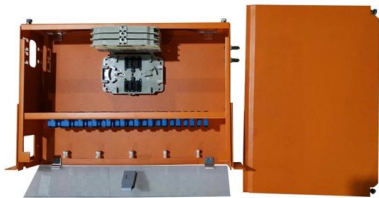

Network Switches , Huawei Enterprise

Huawei Ethernet Switches Turbocharge your enterprise network with high-performance, high-availability for resilient services and simplified management.

Huawei S5720H Series Switch: Gigabit Core & PoE

The Huawei S5720H series represents a powerful line of gigabit switches designed for enterprise campus core and distribution networks. Based on Huawei's VRP

Huawei Ethernet Switch & Network Switches Solutions

Thunder link offers various models of Huawei Ethernet switches and network switches, including the S5720, S6720, S6730, CE6800 and CE12800, designed

Huawei Enterprise Sx700 Series Switch Product

The S5700-HI series are the latest gigabit Layer 3 multi-service switches developed by Huawei, with the highest processing capabilities and the most service features of all box switches in the industry.