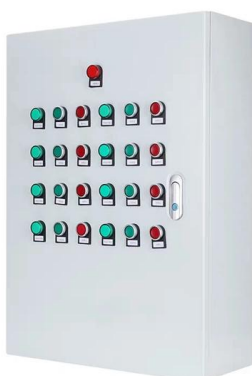

Huawei OptiXstar HG8145X6 GPON Terminal Quick Start

Huawei OptiXstar HG8145X6 GPON Terminal Quick Start Safety Precautions To use the device properly and safely, read the safety precautions carefully before using the device and strictly observe these