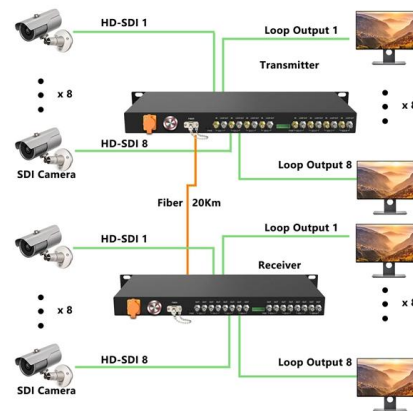

Huawei OptiXstar HG8145X6 GPON Terminal Quick Start

Huawei OptiXstar HG8145X6 GPON Terminal Quick Start Safety Precautions To use the device properly and safely, read the safety precautions carefully before using the device and strictly observe these