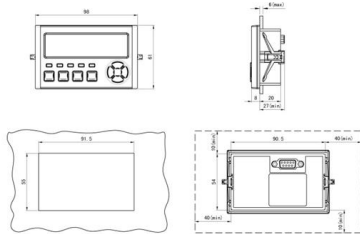

Huawei HG8546M XPON FIBER OPTIC WIFI ROUTER

Huawei HG8546M XPON FIBER OPTIC WIFI ROUTER The Huawei HG8546M, Optical Network Terminal (ONT), is a high-end residential gateway in the Huawei

Introduction of Huawei HN8010TS ONT: Empowering Ultra-Fast