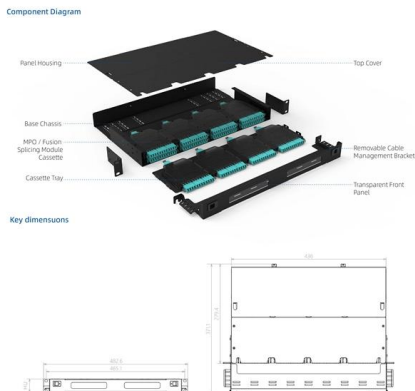

Huawei S220-24P4X (98012376),24 port gigabit PoE+ switch (400w)

The Huawei S220-24P4X is a Layer 3 access switch designed for campus network access and aggregation. It features 24 x 10/100/1000BASE-T ports, which support Power over Ethernet (PoE+