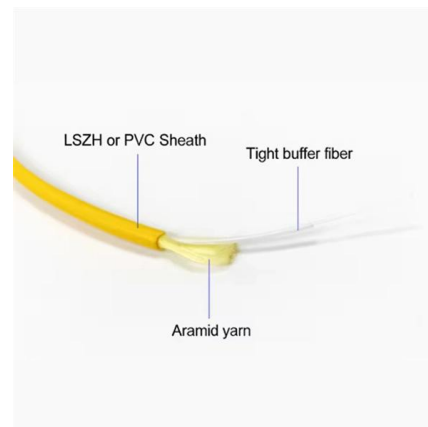

Huawei S110-8P2ST 8-port GbE PoE+ Unmanaged

Description Huawei S110-8P2ST 8-port GbE PoE+ Unmanaged Network Switch with 1x GE SFP Port Introducing the compact yet powerful Huawei Switch S110

Campus Switches , Huawei Enterprise

Huawei campus switches are ideal for building future-proof campus networks with simplified management, high reliability, and service intelligence, across industries