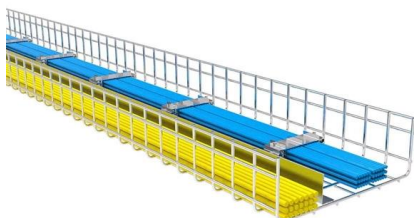

Industrial Managed FE PoE Switch ,