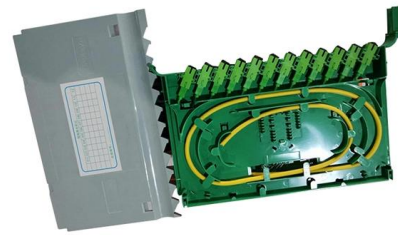

Huawei OptiXstar T823E-D

OptiXstar T823E-D is an industrial ONU with two GPON/XGS-PON ports and eight GE ports with PoE++ support, designed for industrial production network scenarios.