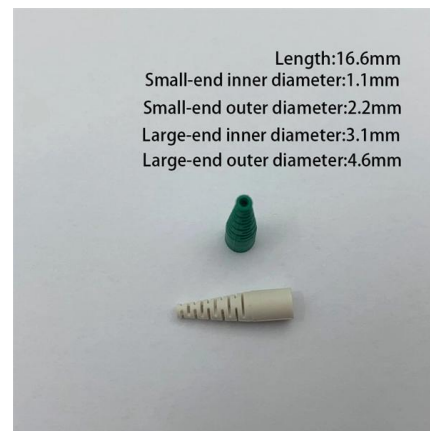

L2+ managed industrial PoE fiber switch 8 10-100-1000M RJ45 ports and 8

PRODUCT DESCRIPTION IPS-M8GT-8SFP is a full Gigabit managed industrial PoE switch independently developed by Focomm. it has 8*10/100/1000M PoE ports and 8*100/1000M SFP fiber