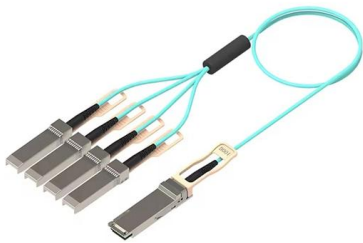

WordHTML

Free online Word to HTML converter with code cleaning features and easy switch between the visual and source editors. It works perfectly for any document

CloudEngine S5732-H Series , Huawei Enterprise

The CloudEngine S5732-H Series Hybrid Optical-Electrical Switch is a new generation of 10 GE access switch, featuring 24 optical and 24 electrical downlink

Huawei CloudEngine S5535-S-V2 Series Hybrid Optical-Electrical Switches

Optical-Electrical Hybrid Access CloudEngine S5535-S-V2 provides 24 GE SFP ports and 1 DB50 electrical ports. The optical ports and DB50 ports are connected to the fiber management tray