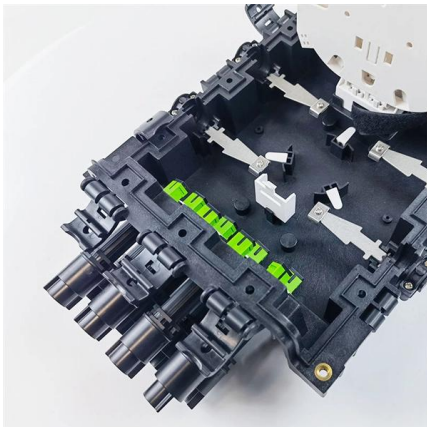

Huawei MA5620 24 Port Gigabit Fiber Switch, GPON

Huawei MA5620 24 Port: High-Performance MDU for FTTB and FTTC The Huawei MA5620 24 Port is a versatile and high-performance multi-dwelling unit (MDU)