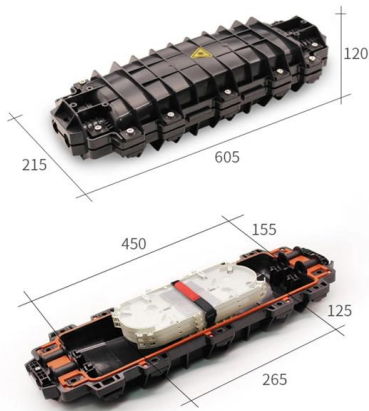

Essential tips for wiring an electrical panel box

Learn about electrical panel box wiring and how to safely install and maintain your home's electrical system. Ensure that your electrical system is up to code and