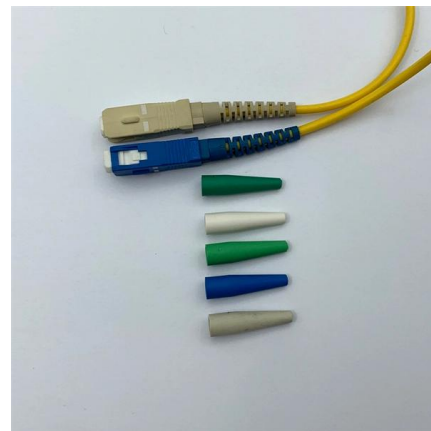

GF0148 01 Optical Fiber Cable Distribution Box Manual e a d e r

The Essential Role of the Fiber Distribution Box in

In the rapidly evolving world of telecommunications and data management, the fiber distribution box stands out as a crucial component of modern network

Optical Distribution Box

Application Description: Optical Distribution Point ODP Box provides a connection point between distribution cables and drop cables at the subscriber access point

How to Use Fiber Distribution Box: A Comprehensive