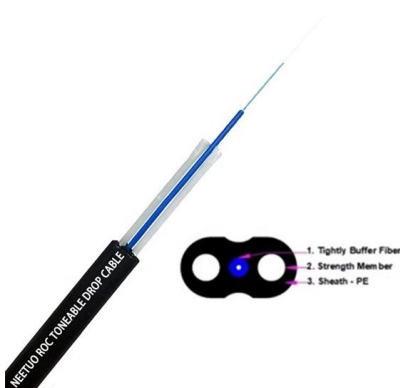

Fiber Optic Patch Cord Types

Fiber optic patch cables can be divided into simplex and duplex fiber optic patch cords according to the working mode of the interface. Simplex fiber

A Breakdown of Fiber Optic Patch Connectors and Their

A comprehensive guide to fiber optic connectors including FC, SC, LC, ST, and MPO/MTP types.

Fiber Optic Patch Cables Tutorial

Single mode fiber patch cables: Single mode fiber optic patch cables use 9/125 micron bulk single mode fiber cable and single mode fiber optic connectors at

fiber optic LC to FC Single Mode 20dB Attenuator Networks