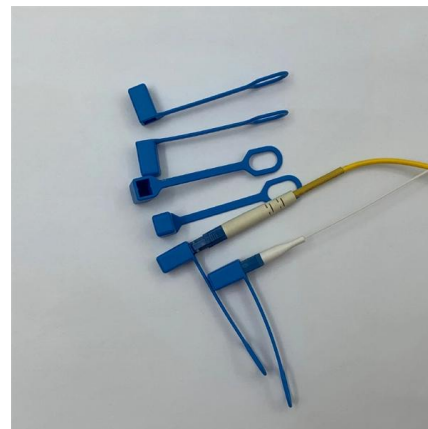

PacSatSales

Buy PacSatSales - Armored Single Mode Simplex Fiber Optic Cables - SC/APC, UPC, FC, LC, SC, ST - SM SX (1M, SC/APC to LC) online in Kuwait and get this delivered to your address anywhere in the