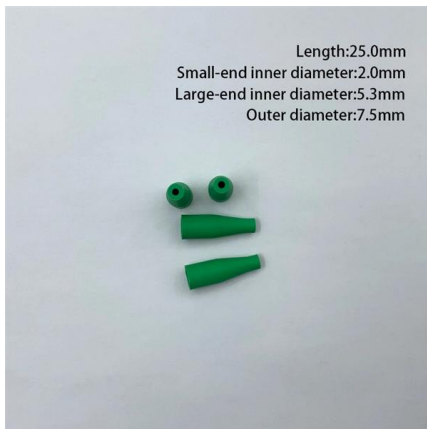

Single Mode Fiber Optic Patch Cables

Thorlabs offers single mode fiber optic patch cables with a variety of connector options, including FC/PC, FC/APC, and hybrid FC/PC to FC/APC and FC/PC to