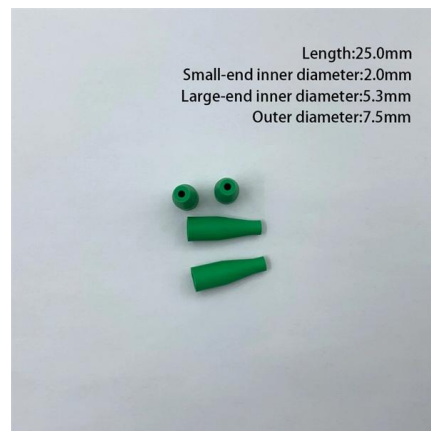

A Breakdown of Fiber Optic Patch Connectors and Their

A comprehensive guide to fiber optic connectors including FC, SC, LC, ST, and MPO/MTP types.