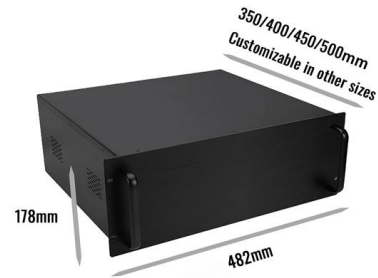

What Is Fiber Optic Cable Splicing? A Beginner's Guide

Explore fiber optic cable splicing and its advantages over connectorization. Learn how to join and extend fiber optic cables effectively.