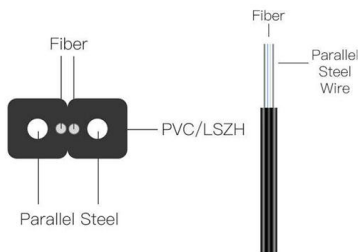

1 In 4 Out Fiber Optic Joint Enclosure, 96 Cores Splice

This fiber optic splice closure is a dome enclosure with 1 inlet and 4 outlet ports for outdoor optical cable in and out, which can hold 96 core joint. The shell of the

Fiber Optic Enclosure Supplier and Manufacturer

CenturyFiber Optics is a manufauere and supplier of fiber optic interconnect enclosures and accessories for wall, rack, and OSP.

How to Splice Fiber Optic Cable

By following the step-by-step guide provided, you can effectively perform fusion splicing to maintain high-quality fiber optic networks. Fiber optic

Optical Distribution Frames (ODF)

Fiber cable termination unit (1) Fiber cabled module (77) Fiber module (62) Fiber optic terminal jumper storage panel (1) Fiber patch block (71) Fiber patch block, with IFC cable (14) Fiber patch cabinet