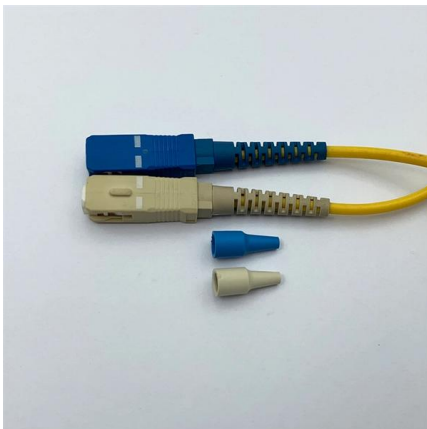

Mi 3C Setup Manual , Manualzz

Mi 3C is a versatile Wi-Fi router that provides a stable and fast internet connection for your home or office. With its dual-band technology, it can handle multiple devices