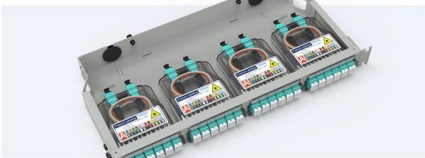

Pre-Terminated Patch Panel

- Multi-application support
- Flexible configuratvion
- Modular design

How to set up your Netcomm NF20MESH , Aussie

If you've got a Netcomm NF20MESH modem router, follow this simple guide to set it up and get your internet online.

NETGEAR Router Installation Step-by-Step Guide

Discover how to set up your NETGEAR router. From unboxing to advanced features, this guide covers everything you need to know.