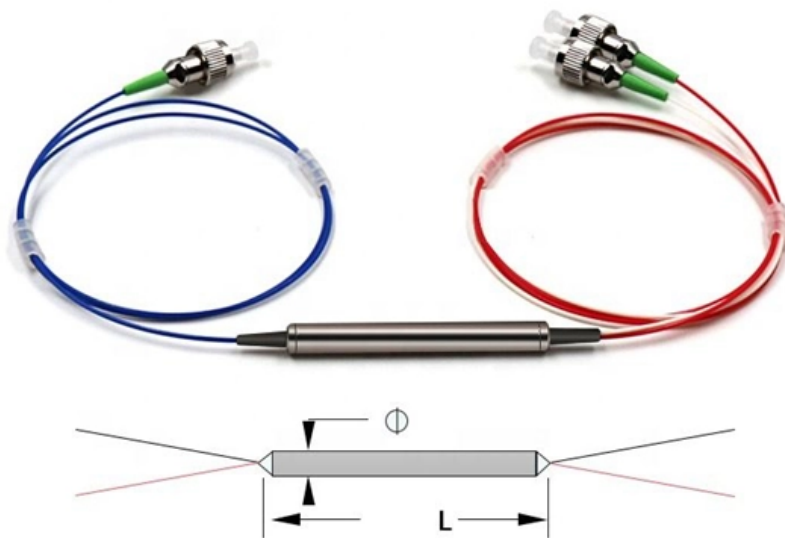

## Overview

---

Follow the steps below to access the speed and duplex settings of your network adapter. Note: If you are looking for a step-by-step guide on how to force change your computer's Ethernet speed from 100 Mbps to 1 Gbps or vice versa using the " Speed and Duplex setting " in Windows 11/10, see the instructions in this guide instead: [Ethernet Internet Speed Capped at 100 Mbps \(Fix\)](#). Windows 11 provides numerous configuration options that can enhance performance, reduce latency, and solve common connectivity issues.