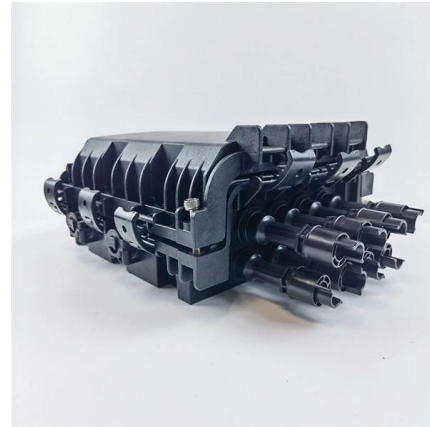

### What Is A Rooftop Cable Tray, Cable Tray Support

What is a rooftop cable tray? Cable tray support systems are structures designed to uphold electrical cable runs on flat or sloped roofs. Traditionally, facilities have

### What Is A Rooftop Cable Tray, Cable Tray Support

Traditionally, facilities have chosen to bundle cables and rig them up in a way that offers little protection, or run cables through a tube-like electrical conduit system,

## Cable Supports

Cable Tray & Ladder Supports For smaller cable volumes, Roof-Pro's TAB-C support utilises a single, broad base that provides effective and non-penetrative support