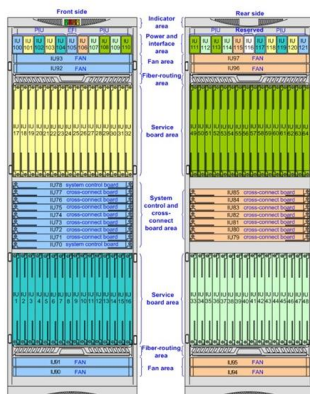

## Rooftop Cable Tray Support Kits Systems

Rooftop cable tray supports various cable runs with self-splicing covers, eliminating splice needs for easy rooftop protection. Rooftop cable trays are an essential

## Cable routing rooftop

After all devices have been placed and the trays have been drawn from modules to inverters (Input DC) and inverters to LV cabinet/transformer (Low Voltage AC).