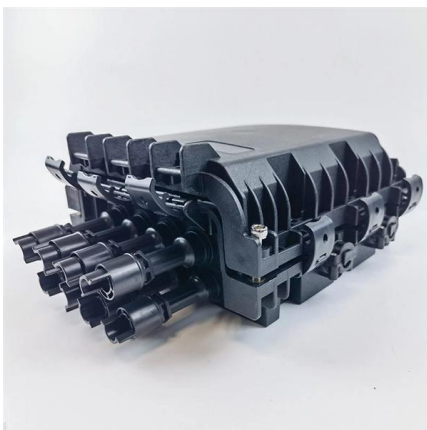

GOLFMK7

VW GTI VW RABBIT VW GOLF VW R32 MK5, MKV, MK6, MK7, MK8, MK9, MK10 Forum / Community