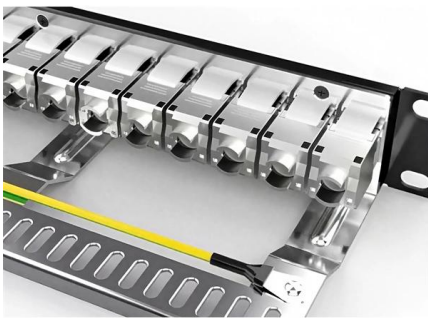

### What Is A Rooftop Cable Tray, Cable Tray Support

What is a rooftop cable tray? Cable tray support systems are structures designed to uphold electrical cable runs on flat or sloped roofs. Traditionally, facilities have

### 4 Best Practices For Rooftop Cable Trays

Subscribed 8 1.4K views 7 years ago Mounting process of Unex insulating cable tray on a flat roof more

### Mounting process of Unex insulating cable tray 66 on a flat roof

Learn how to mount Unex insulating cable tray 66 on a flat roof with this step-by-step video guide.