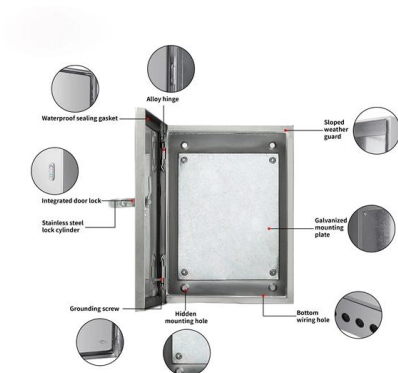

How to open the back cover of the fiber optic terminal box

How to open the back cover of the fiber optic terminal box

fiber optic termination box open method 2

fiber optic termination box open method 2
Shenzhen Yingda Photonic Co. Ltd 467
subscribers Subscribe

How to open the fiber optic cable splice closure box

How to open the fiber optic cable splice closure box Wirenet Telecom Technology Co,Ltd; 6.21K
subscribers Subscribe

How to properly open the cover of the optical cable terminal box

Yep - that worked - came off as one whole unit and left the 2 screws in the wall ready to hook it back onto. No need to disconnect any cables or even turn off the power. There is no front

What Is the Role of a Fiber Optic Terminal Box in FTTH?