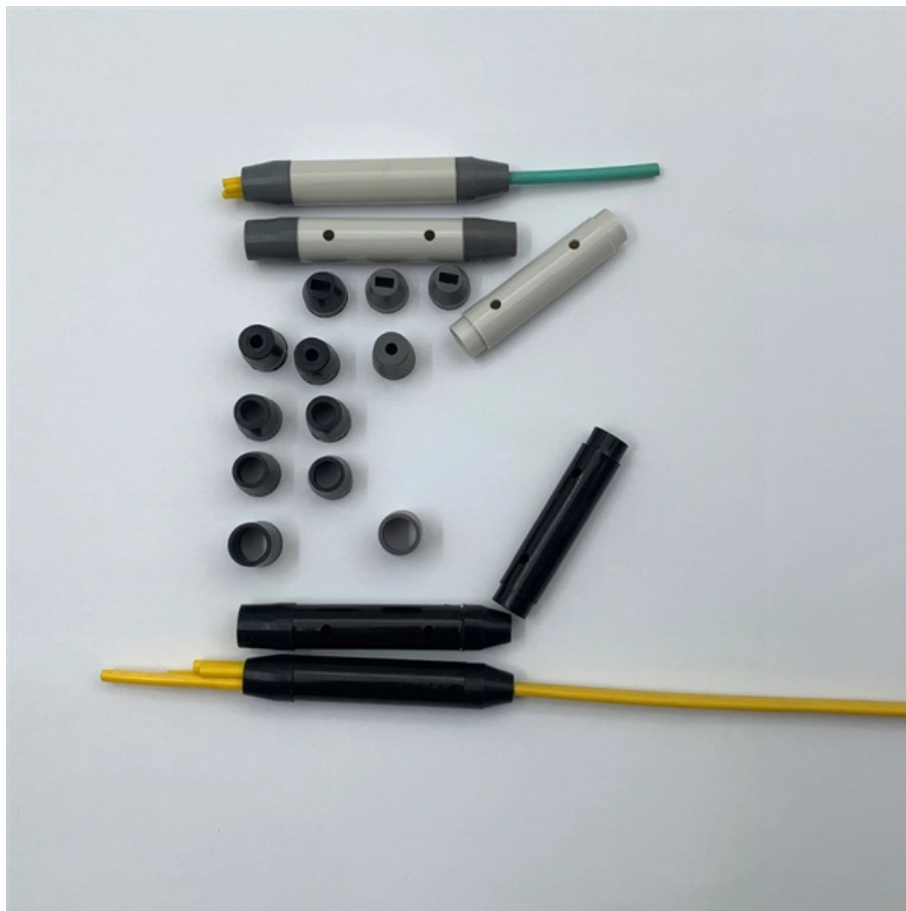

How to lay cables in a cable tray with a slope

How to lay cables in a cable tray with a slope

cs-178-project/imdb.vocab at main · apmalani/cs-178-project

Contribute to apmalani/cs-178-project development by creating an account on GitHub.

Master Cable Tray Installation: A Professional Step-by

Learn how to install cable trays for large-scale projects with our professional, step-by-step guide covering industry standards, safety protocols,

Cable Tray - 400mmx25mmx2440mm

Cable Tray - 400mmx25mmx2440mm Cable Tray - 400mmx25mmx2440mm Cable Tray and Fittings A cable tray system is used to support insulated electrical cables used for power distribution, control,

vocab.txt · nomic-ai/nomic-embed-text-v1.5 at refs/pr/55

We're on a journey to advance and democratize artificial intelligence through open source and open science.

Wire Mesh Cable Tray

Types of Wire Mesh Cable Tray A wire mesh cable tray is an essential component in electrical infrastructure, providing structured support and organization for power, data, and communication