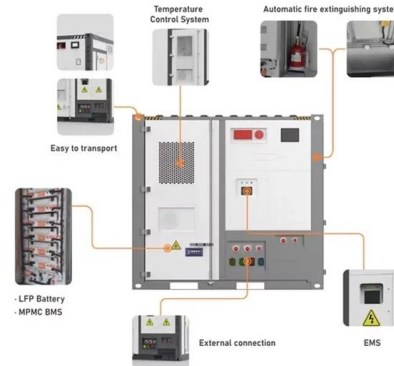

What is a micro-module computer room

The micro-module computer room divides the data center site into micro-modules in accordance with industry standards, that is, it divides the entire data center into several independent