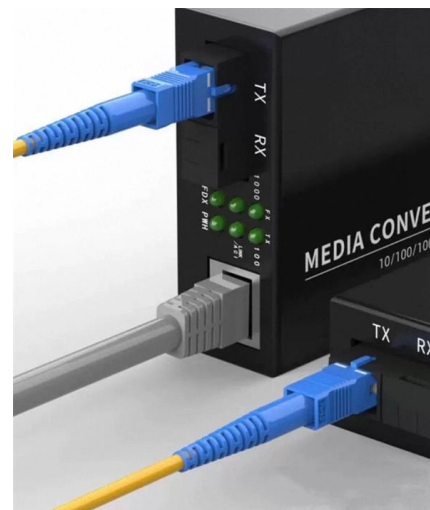

How to install the main line of the distribution box

How to install the main line of the distribution box

How to Wire 3-Phase, 400V Distribution Board? IEC

Three Phase Distribution Board A distribution board is the combination of protective devices such as Main switch, MCB, MCCB, RCD, RCBO, Isolator, Fuses and

How To Wire A Distribution Board (DB Board): A Step-By-Step Guide

A distribution board (DB board), also known as a fuse box or breaker panel, is essential for managing electrical circuits in a building. It distributes electrical power from the main supply to

When it comes to the electrical system in your home, the main breaker box is the heart of the system. It distributes power from the main electrical supply to.

How to Wire a Home Distribution Box

In this video, we'll walk you through the process of wiring a home distribution box with a detailed connection diagram.