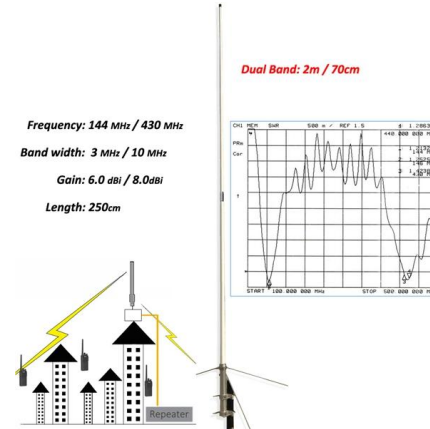

A Guide to Wiring a Main Breaker Box

When it comes to the electrical system in your home, the main breaker box is the heart of the system. It distributes power from the main electrical supply to.