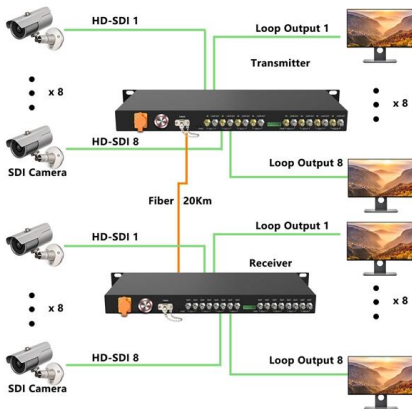

How To Install Internal Modules In A Ukk Splitter Box: A Technical

How do you ensure a UKK splitter box is installed correctly? To guarantee a safe installation, verify that the din rail distribution block is locked tightly, all screws are torqued to