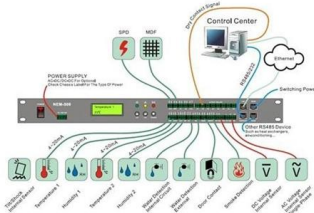

How to install a fence around a distribution box

How to install a fence around a distribution box

Fencing Layout and Details For Transformer Area

Transformer fencing is an essential safety requirement to protect electrical transformers from unauthorized access, vandalism, and environmental

How To Build A Fence: Step-by-Step Guide , Screwfix

To build a wire garden fence, you install posts and then attach wire along the entire line of posts. Wire fences are often constructed from rolls of mesh, rolls of netting

The installation requirements for the distribution box

Learn how to install a distribution box safely and correctly. Covers wiring, placement, standards, and expert tips for a compliant setup.

Fence Installation Cost , How Much to Replace a