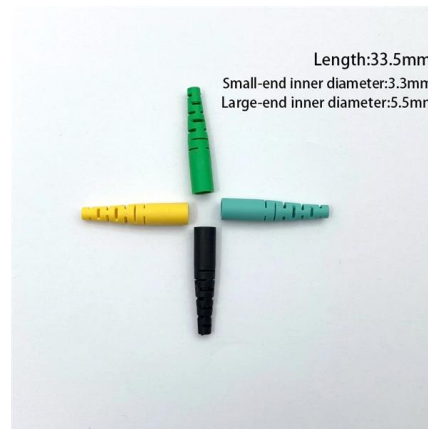

FlexTrax®-- Route Fiber to Cabinets and Racks

Users simply shape FlexTrax as required to created secure drops from overhead trough into cabinets or racks. Once fiber is placed within FlexTrax, attached gates enclose and protect fiber within the cable