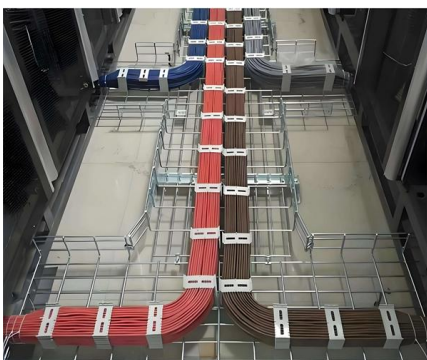

Connecting Cable Trays: Your Guide to Secure and

Learn common methods for connecting cable trays safely and efficiently. Our guide covers splice plates, quick-connects, and key tips for secure