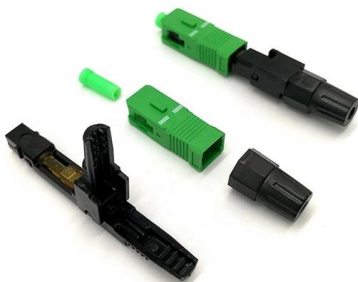

9 tips: How to wire your server cabinet correctly

We hope that our 9 tips have provided you with a guide to help you wire your server cabinet correctly. If you have any further questions about cabling