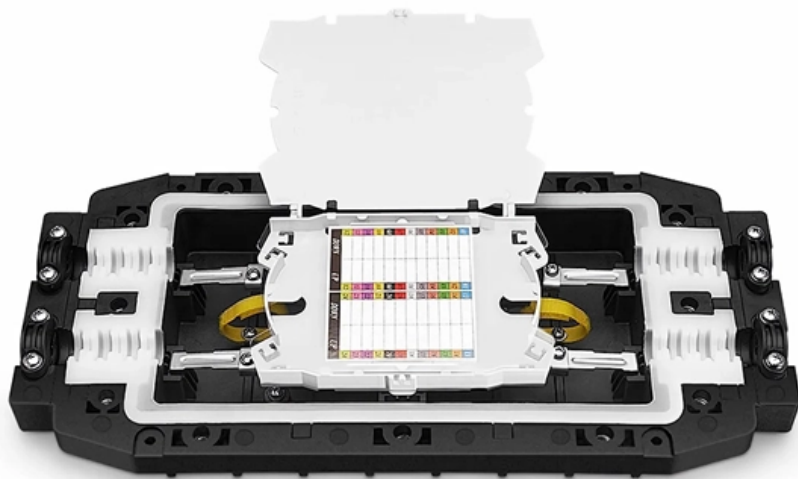

How to connect the fiber optic patch cord to the network box

Overview

Step1 : Identify the optical cabinet and network operating center, and find the fiber optic splitter. Correct patch-cord installation is essential for maintaining low insertion loss, stable return loss, and long-term reliability in both indoor and outdoor fiber networks. Fiber optic patch panels are enclosures that act as a distribution hub for fiber cable. A bulk (multi-strand) fiber cable enters the patch panel and then each fiber strand is separated into individual strands or pairs of strands. Whether you're connecting a data center, a corporate network, or a high-density fiber infrastructure, correct installation methods are essential.

How to connect the fiber optic patch cord to the network box

Fiber Patch Panels: A Beginner's Guide

Fiber optic patch panels are enclosures that act as a distribution hub for fiber cable. A bulk (multi-strand) fiber cable enters the patch panel and then each fiber strand is separated into individual strands or