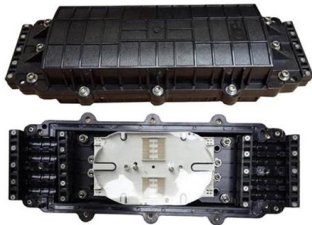

How to connect fiber optic patch cords indoors

How to connect fiber optic patch cords indoors

Indoor Outdoor Fiber Optic Cables

Indoor/Outdoor Duplex Fiber Patch Cables, Singlemode & Multimode, OM1 OM2 OM3 OM4 OS2, 50/125 9/125 62.5/125, Yellow/Orange/Aqua Jacketed Fiber