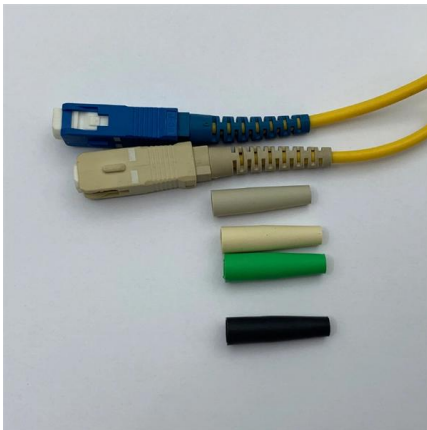

palestinian-fiber-optic-cable-connector-protection-box-manufacturer

All Companies and suppliers for palestinian-fiber-optic-cable-connector-protection-box-manufacturer Find wholesalers and contact them directly Leading B2B marketplace Find companies now!