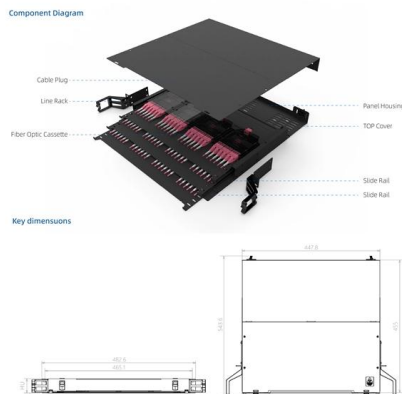

How to connect a thin wire cable to a distribution box

How to connect a thin wire cable to a distribution box

Soldering Multiple Wires for a Distribution Joint

Soldering Multiple Wires for a Distribution Joint: Sometimes it's necessary to split power/signal from a single wire to multiple outputs. Normally I'd prefer to use a

How to wire a single phase distribution board and load circuits

This is for a South African supply using the Samite rail. This is a lab setup for the practical demonstration of wiring a distribution board with several loads - lights, geyser, and plugs.