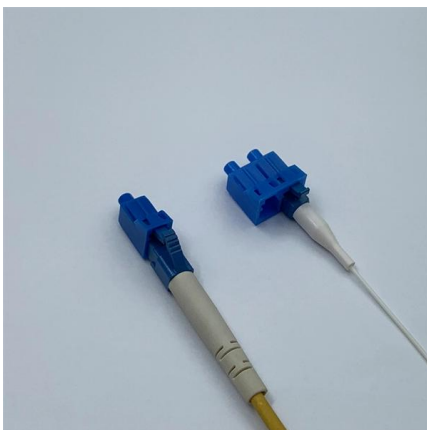

Fiber Optic Junction Box Installation Guide

DO NOT connect EXJB when power is on. DO NOT connect output wires to supply voltage.
WARNING: Do not open when an explosive atmosphere is present! DO NOT strike EXJB with hammer or any