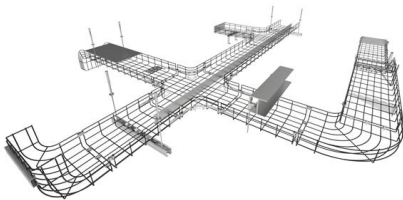

What is fiber to the home (FTTH)?

Fiber to the home (FTTH) is the installation and use of optical fiber from a central point to individual buildings to provide high-speed internet access. Compared to other technologies, FTTH