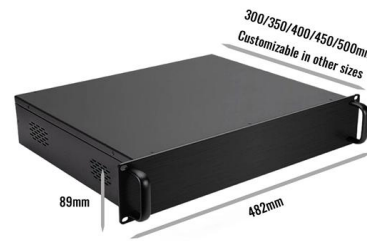

## ZTE F670 Specifications: What You Need to Know Before

However, because it passes raw internet traffic cleanly to the upstream router, there's minimal latency introduced. For example, if you connect the F670L directly to a modem/router combo unit, you risk