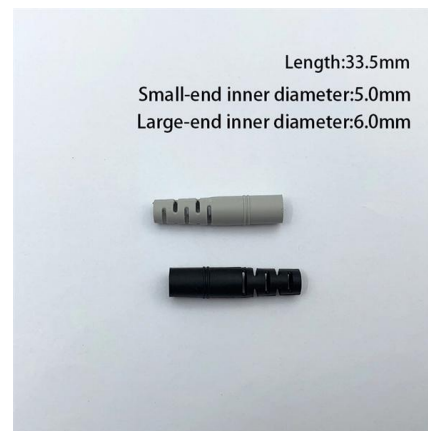

How can I set up the Internet for my new HUAWEI router on my computer

You can use a computer to complete initial configuration for your router on its web-based management page. Setup preparation: Connect an Ethernet cable from the WAN port of your router to a LAN port